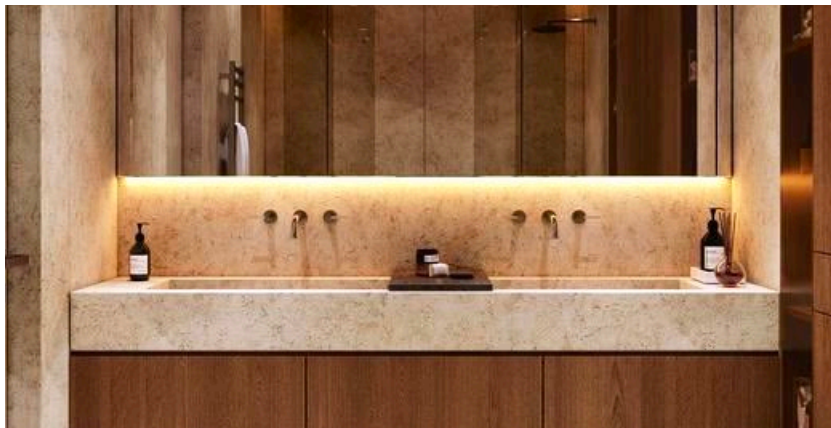

THE *Highline*  
RESIDENCES  
**SUMMIT**  
FINISH PACKAGE

SUMMIT KITCHEN

THE Highline  
RESIDENCES

STUDIO  
LAMBIOTTE LLC

waterworks bond  
pull-down faucet  
nickel

space theory  
brass staple pull

bedrosians zenia matte  
subway tile 2.5" x 9"  
solar