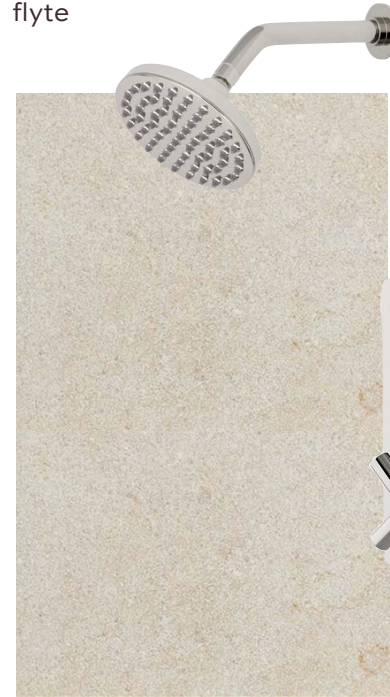

lit vanity mirror

white quartz countertop

duravit sink

duravit soaking tub

waterworks flyte

waterworks flyte collection  
thermostatic shower control  
w/ hand held

textured limestone  
wall tile

painted  
cabinetry