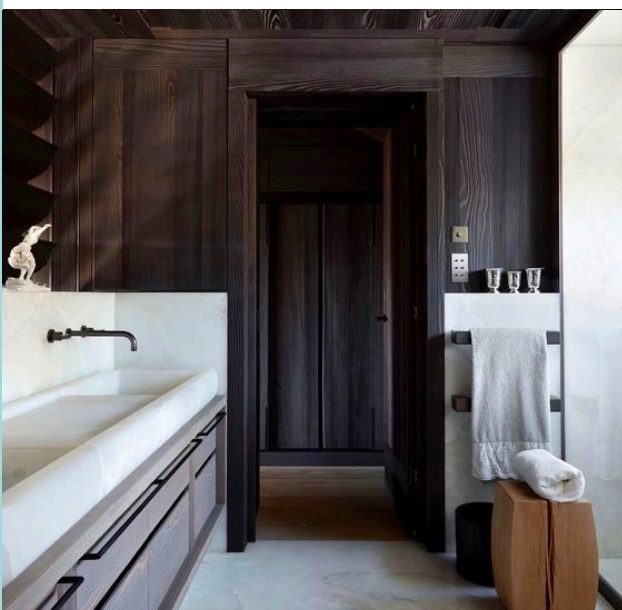

THE *Highline*  
RESIDENCES  
**GROVE**  
FINISH PACKAGE

GROVE KITCHEN

THE *Highline*  
RESIDENCES

STUDIO LAMBIOTTE LLC

waterworks  
pull-down faucet

space theory  
brass staple pull

bedrosians zenia matte  
subway tile 2.5" x 9"  
umbra