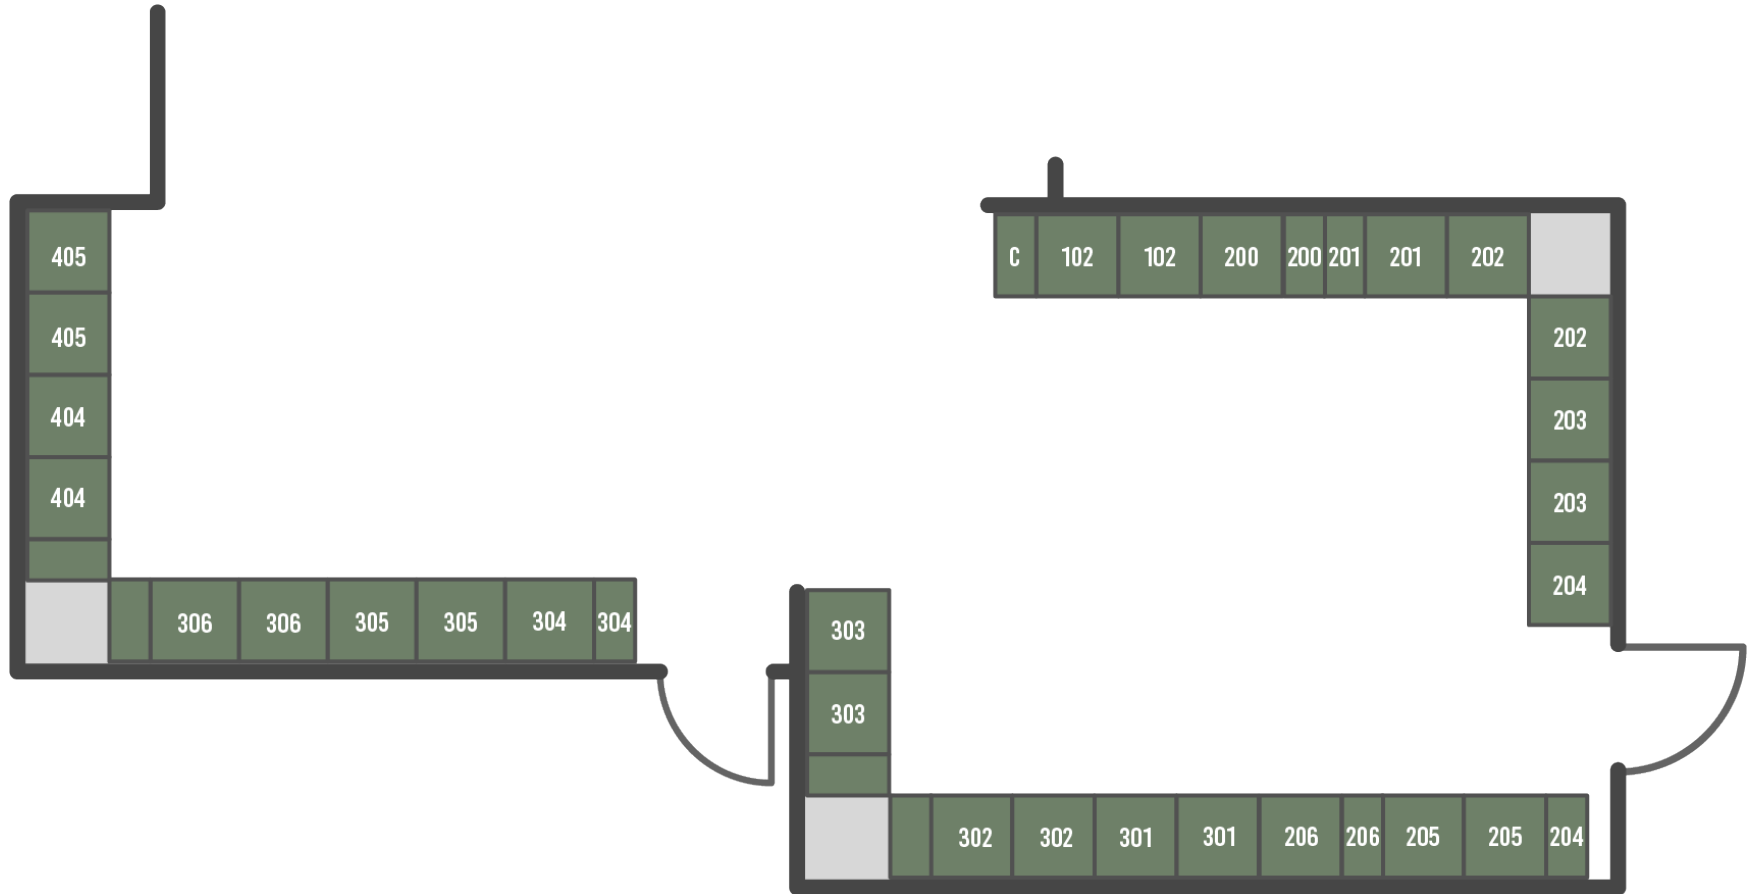

THE *Highline*
RESIDENCES
AMENITIES

GARAGE UNIT ASSIGNMENT

MAIN LEVEL COMMON AREA LOCATOR

EXERCISE CENTER AND HOT TUB AMENITY DECK

LOWER LEVEL COMMON AREA LOCATOR

SKI LOCKER LOUNGE

SKI LOCKER UNIT ASSIGNMENT

STORAGE LOCKER ASSIGNMENT