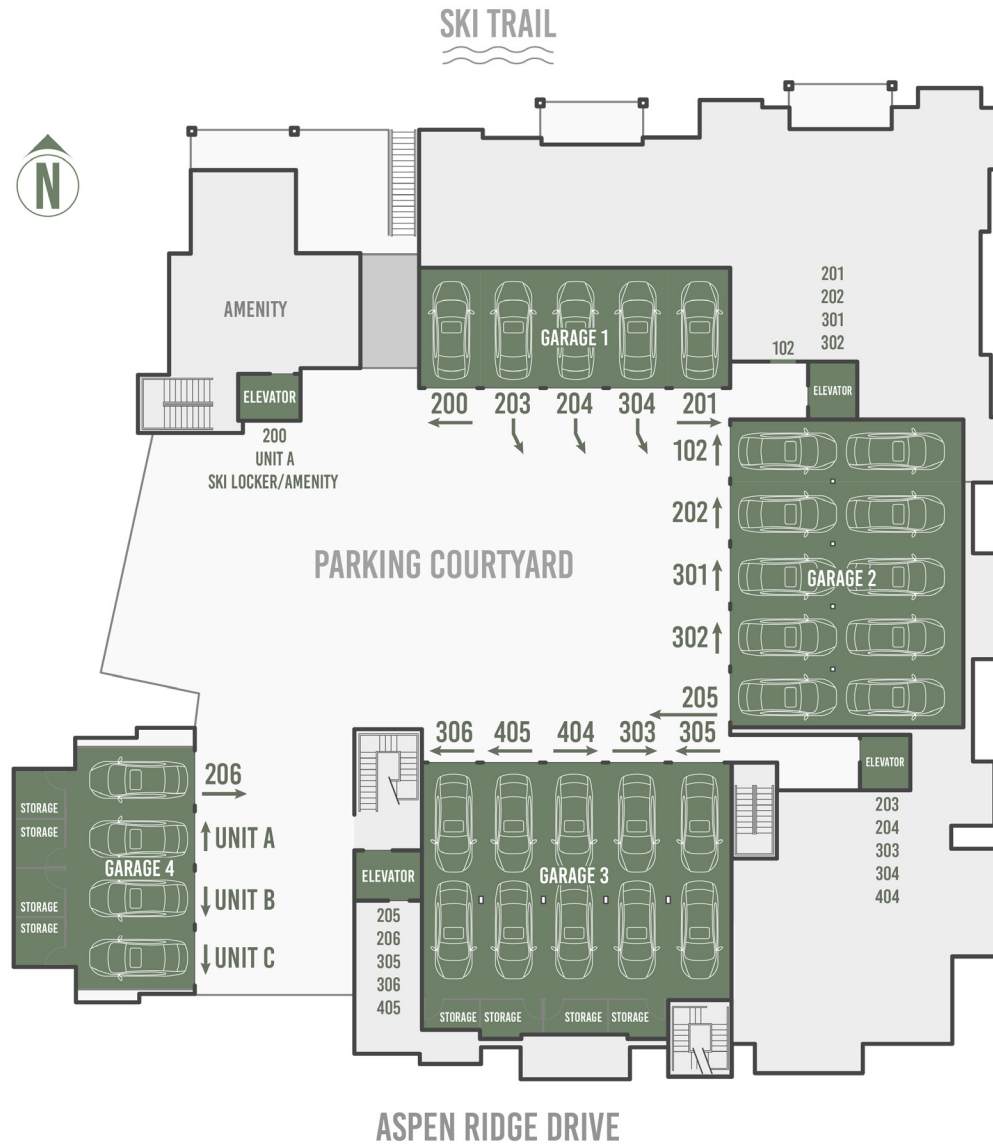

THE *Highline*
RESIDENCES
AMENITIES

GARAGE UNIT ASSIGNMENT

MAIN LEVEL COMMON AREA LOCATOR

EXERCISE CENTER AND HOT TUB AMENITY DECK

LOWER LEVEL COMMON AREA LOCATOR

SKI LOCKER LOUNGE

SKI LOCKER UNIT ASSIGNMENT

STORAGE LOCKER ASSIGNMENT